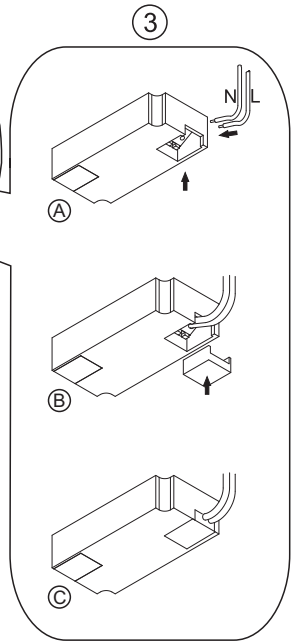

# GLOBO

LIGHTING

www.globo-lighting.com

48408-32

4000K 3 6000K  
LIGHT  
STEPS  
3000K

3  
light  
steps

many  
steps

memory  
function