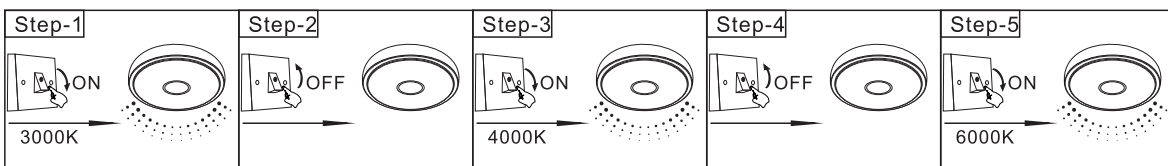

GLOBO

LIGHTING

www.globo-lighting.com

48408-32

4000K 3 6000K
LIGHT
STEPS
3000K

3
light
steps

many
steps

memory
function

GLOBO Handels GmbH
Gewerbestr. 3
A-9184 Sankt Peter