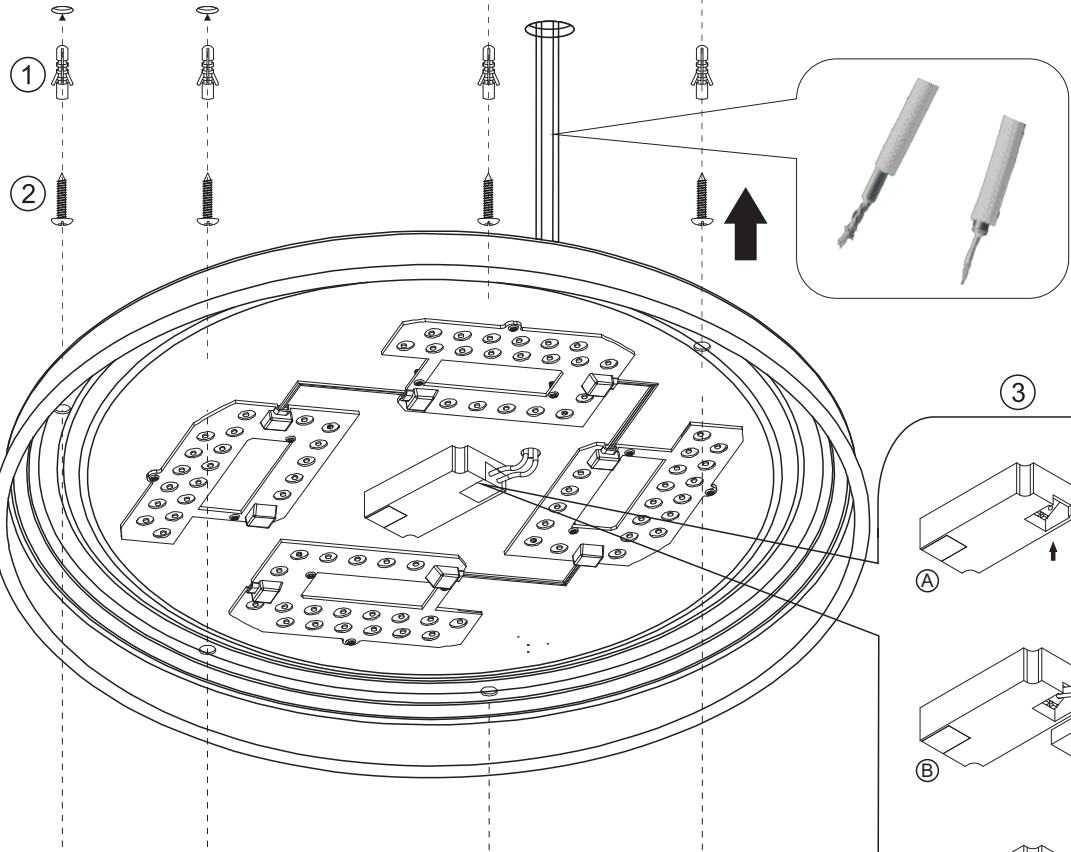

# GLOBO

LIGHTING

www.globo-lighting.com

48408-32

4000K 3 6000K  
LIGHT  
STEPS  
3000K

3  
light  
steps

many  
steps

memory  
function